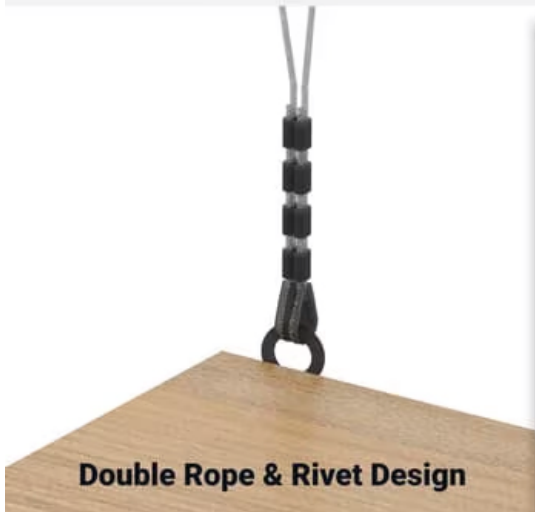

FLEXIMOUNTS

Explore more at [Fleximounts.com](https://fleximounts.com)

GL2 GARAGE LIFTER 4X4 STORAGE RACK WITH RUBBERWOOD DECK

Maximize your garage space with the GL2 Garage Lifter 4x4 Storage Rack – a heavy-duty overhead storage solution engineered for strength, safety, and durability. Featuring a premium rubberwood deck for superior load support and stability, this lifter transforms unused ceiling space into a secure and accessible storage zone. Perfect for seasonal items, tools, bins, and bulky equipment, the GL2 keeps your garage organized while freeing up valuable floor space.

FLEXIMOUNTS

Smooth & Controlled Operation

Designed for safe lifting and lowering

Explore more at [Fleximounts.com](https://fleximounts.com)

FLEXIMOUNTS

4x4 ft Platform Size

Raise and lower using the included 42 in. long hand crank. Ideal for medium to large storage needs.

FLEXIMOUNTS

Maximize Garage Door Space

Platform lowers 6.5 ft. from ceiling to make loading easy, ideal and recommended ceiling height is 9 ft.

FLEXIMOUNTS

Heavy-Duty Lifting System

Engineered for safe and stable overhead storage. 300 lb. weight limit allows storing heavy items without lifting over your head.

FLEXIMOUNTS

Premium Rubberwood Deck

Designed for safe lifting and lowering. included rubberwood platform is an upgrade from the wire grid platform found on most shelving, this platform is better for irregular shape items that could get caught in the grid - such as shop vacs and lawn mowers.