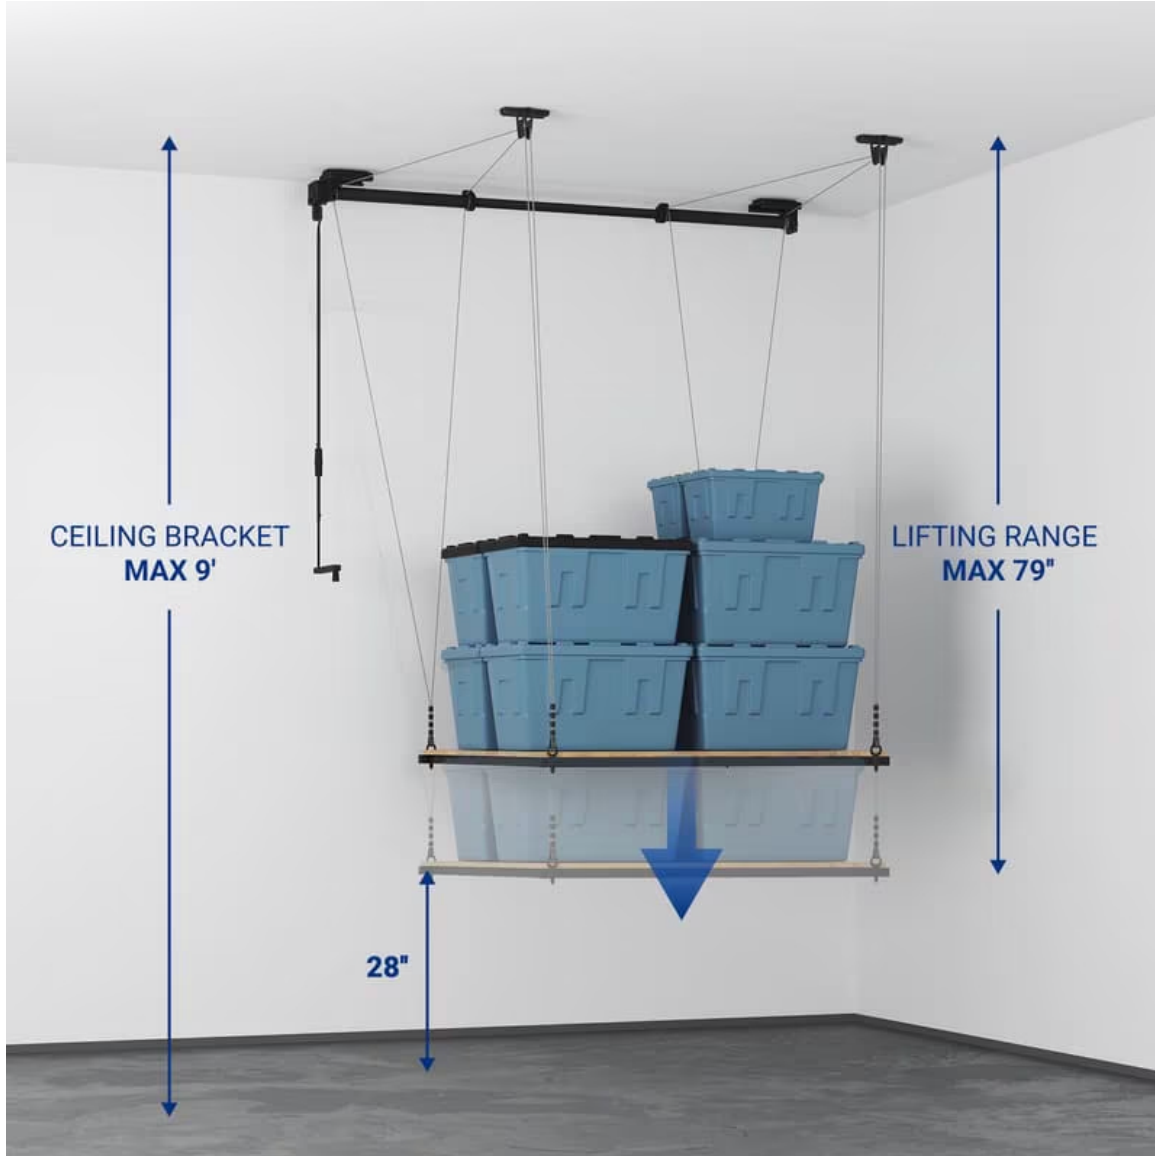

FLEXIMOUNTS

Explore more at [Fleximounts.com](https://fleximounts.com)

GL2 GARAGE LIFTER 4X4 STORAGE RACK WITH RUBBERWOOD DECK

Maximize your garage space with the GL2 Garage Lifter 4x4 Storage Rack – a heavy-duty overhead storage solution engineered for strength, safety, and durability. Featuring a premium rubberwood deck for superior load support and stability, this lifter transforms unused ceiling space into a secure and accessible storage zone. Perfect for seasonal items, tools, bins, and bulky equipment, the GL2 keeps your garage organized while freeing up valuable floor space.

FLEXIMOUNTS

Smooth & Controlled Operation

Designed for safe lifting and lowering

Explore more at [Fleximounts.com](https://fleximounts.com)

FLEXIMOUNTS

4x4 ft Platform Size

Raise and lower using the included 42 in. long hand crank. Ideal for medium to large storage needs.

FLEXIMOUNTS

Maximize Garage Door Space

Platform lowers 6.5 ft. from ceiling to make loading easy, ideal and recommended ceiling height is 9 ft.

FLEXIMOUNTS

Heavy-Duty Lifting System

Engineered for safe and stable overhead storage. 300 lb. weight limit allows storing heavy items without lifting over your head.

FLEXIMOUNTS

Premium Rubberwood Deck

Designed for safe lifting and lowering. included rubberwood platform is an upgrade from the wire grid platform found on most shelving, this platform is better for irregular shape items that could get caught in the grid - such as shop vacs and lawn mowers.