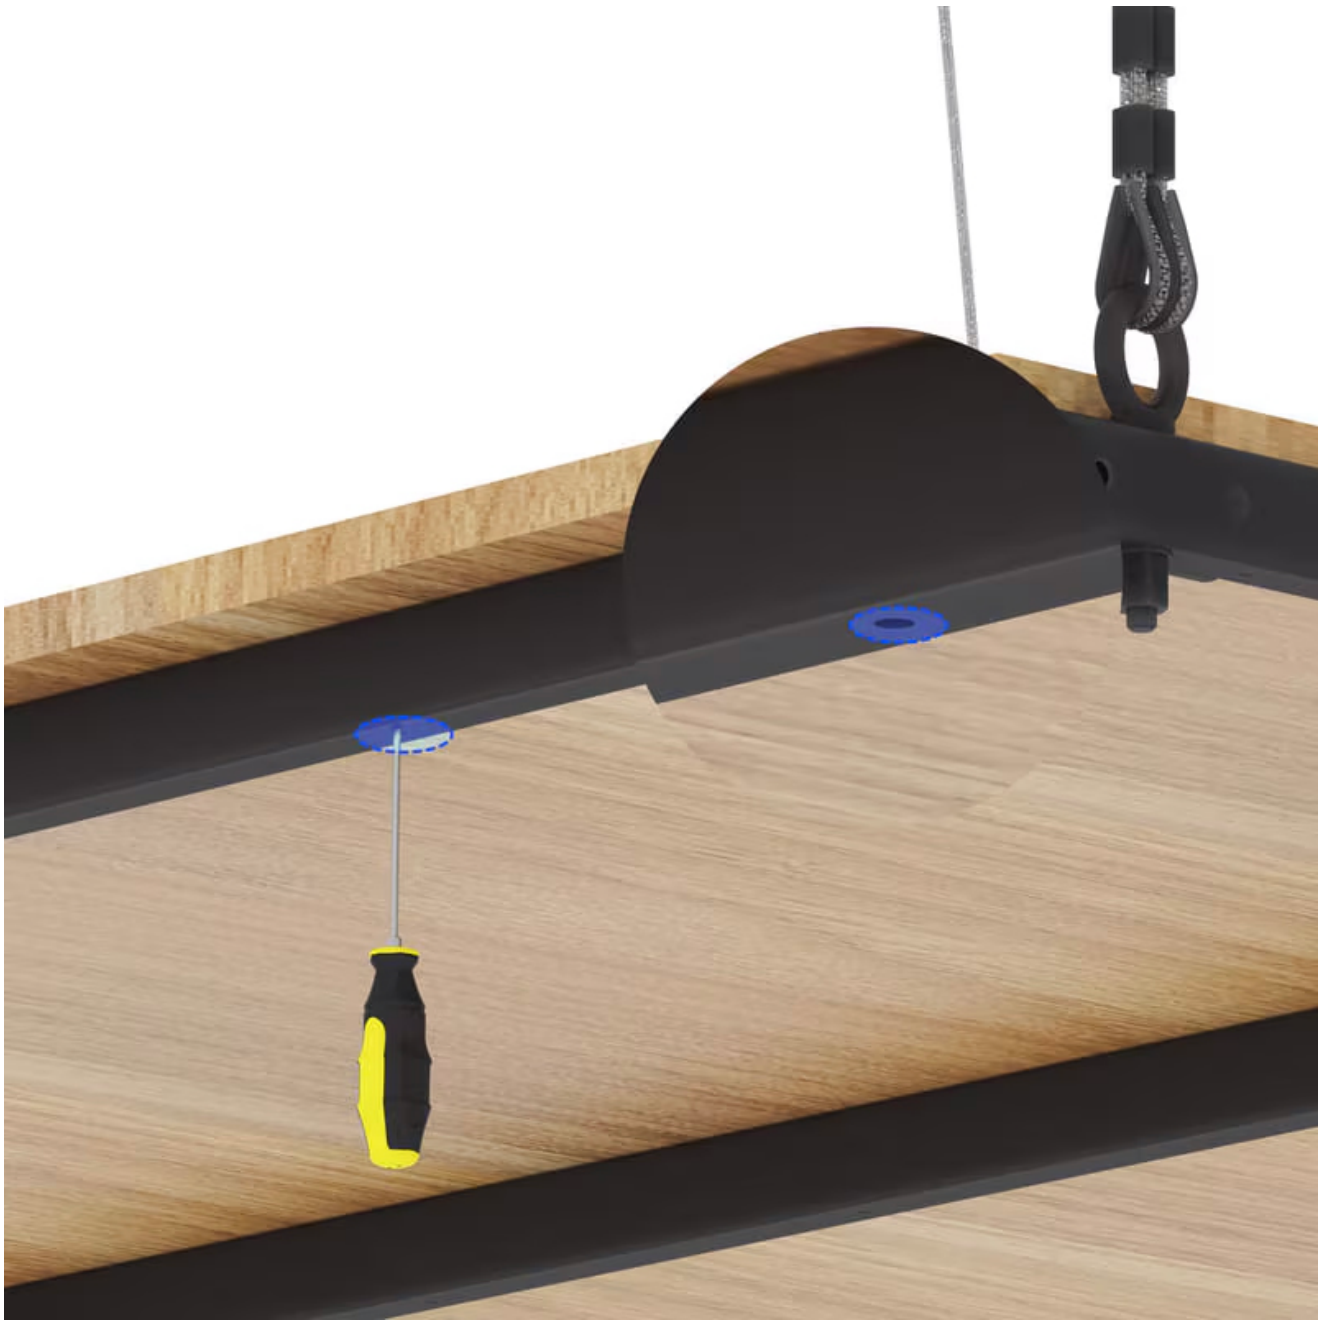

FLEXIMOUNTS

Explore more at [Fleximounts.com](https://fleximounts.com)

GL2 GARAGE LIFTER 4X4 STORAGE RACK WITH RUBBERWOOD DECK

Maximize your garage space with the GL2 Garage Lifter 4x4 Storage Rack – a heavy-duty overhead storage solution engineered for strength, safety, and durability. Featuring a premium rubberwood deck for superior load support and stability, this lifter transforms unused ceiling space into a secure and accessible storage zone. Perfect for seasonal items, tools, bins, and bulky equipment, the GL2 keeps your garage organized while freeing up valuable floor space.

FLEXIMOUNTS

Maximize Garage Door Space

Platform lowers 6.5 ft. from ceiling to make loading easy, ideal and recommended ceiling height is 9 ft.

FLEXIMOUNTS

Heavy-Duty Lifting System

Engineered for safe and stable overhead storage. 300 lb. weight limit allows storing heavy items without lifting over your head.

FLEXIMOUNTS

Premium Rubberwood Deck

Designed for safe lifting and lowering. included rubberwood platform is an upgrade from the wire grid platform found on most shelving, this platform is better for irregular shape items that could get caught in the grid - such as shop vacs and lawn mowers.

Explore more at [Fleximounts.com](https://fleximounts.com)

FLEXIMOUNTS

FLEXIMOUNTS

More Stable Design

Multiple mounting points for attaching deck and frame firmly, Solid, durable surface with enhanced load distribution Heavy-Duty Powder-Coated Steel